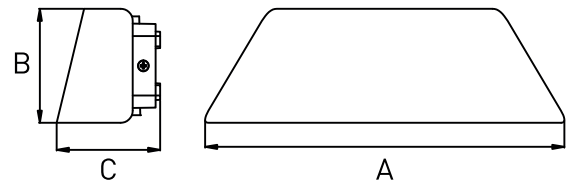

Al Nasser Group

Salah Ad Din Al Ayyubi Rd, Al Malaz,
P.O. Box 1246 Riyadh 11431, Saudi Arabia

Tel : +966 11 4777 70 0

Fax: +966 11 4789 46 9

www.alnassergroup.com