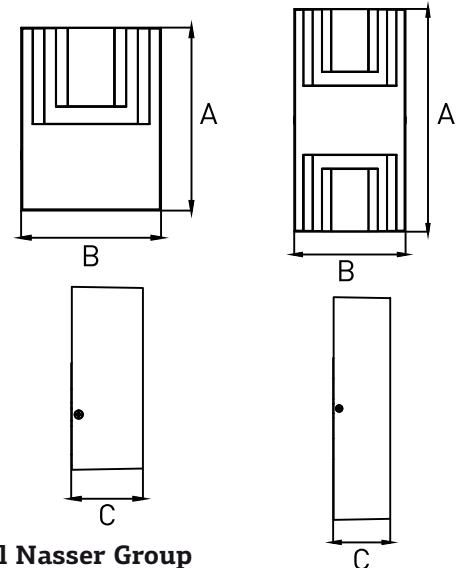

Al Nasser Group

Salah Ad Din Al Ayyubi Rd, Al Malaz,
P.O. Box 1246 Riyadh 11431, Saudi Arabia

Tel : +966 11 4777 70 0
Fax: +966 11 4789 46 9

www.alnassergroup.com