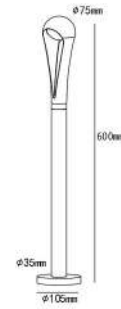

Black -Gold

Product Overview

Family Name	HULU
Type of Luminaire	Bollard Light
Body Material	Aluminum
Body Color	Black-Gold
Power	12W
Lumen	85
Color Temperature (CCT)	3000K
IP	65
Rated Voltage	220-240V
Frequency	50/60HZ
Lifetime	30000HR
Warranty	2 years

Product Specification

Code	Power	Dimensions
02343011586	12W	D75*H600

Al Nasser Group

Salah Ad Din Al Ayyubi Rd, Al Malaz,
P.O. Box 1246 Riyadh 11431, Saudi Arabia

Tel : +966 11 4777 70 0
Fax: +966 11 4789 46 9