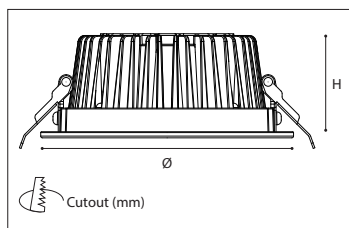

CRI

COB

90
lm/W
Efficacy

Specifications

Color temperature	3000K / 4000K / 6500K
Color rendering index	Ra ≥ 80
LED driver (included)	Constant current LED driver
LED-current (LED)	160mA / 240mA / 460mA / 650mA
LED power	7W / 10W / 20W / 30W
Degree of protection	IP20
Input	220-240V~ 50/60Hz
Operating temperature	-20 to +40 °C
Rated life hours	25,000 Hrs
Certificates	CB , SASO2902:2018

XXXX refers to CCT :

3.0K = 3000K , 4.0K = 4000K , 6.5K = 6500K

Code	Power	Cutout	Ø	H	Beam Angle
ECO-07-XXXX	7W	70mm	97	47	60°
ECO-10-XXXX	10W	100mm	115	48	60°
ECO-20-XXXX	20W	140mm	160	60	100°
ECO-30-XXXX	30W	200mm	230	72	100°

25,000
HOURS

Switching Cycles
12,500

IP20
RATING

Indoor

3 YEARS WARRANTY