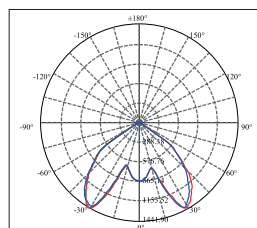

CRI

COB

90
lm/W
Efficacy

Specifications

Color temperature	3000K / 4000K / 6500K
Color rendering index	Ra ≥ 80
LED driver (included)	Constant current LED driver
LED-current (LED)	160mA / 240mA / 460mA / 650mA
LED power	7W / 10W / 20W / 30W
Degree of protection	IP20
Input	220-240V~ 50/60Hz
Operating temperature	-20 to +40 °C
Rated life hours	25,000 Hrs
Certificates	CB , SASO2902:2018

XXXX refers to CCT :

3.0K = 3000K , 4.0K = 4000K , 6.5K = 6500K

Code	Power	Cutout	Ø	H	Beam Angle
ECO-07-XXXX	7W	70mm	97	47	60°
ECO-10-XXXX	10W	100mm	115	48	60°
ECO-20-XXXX	20W	140mm	160	60	100°
ECO-30-XXXX	30W	200mm	230	72	100°

25,000
HOURS

Switching Cycles
12,500

IP20
RATING

Indoor

3 YEARS WARRANTY