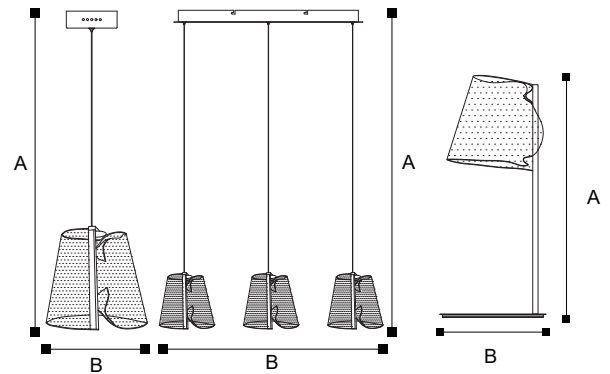

Al Nasser Group

Salah Ad Din Al Ayyubi Rd, Al Malaz,
P.O. Box 1246 Riyadh 11431, Saudi Arabia

Tel : +966 11 4777 70 0
Fax: +966 11 4789 46 9

www.alnassergroup.com