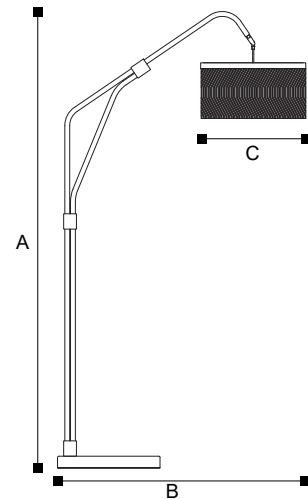

- Coffee

Product Overview

Family Name	LOUVEIRA
Type of Luminaire	Stand Light
Body Material	Iron + Aluminum + Acrylic
Body Color	Coffee
Watt	22W
Lumen	610LM
Color Temperature (CCT)	3000K
Color Rendering Index (CRI)	90
IP	20
Rated Voltage	220-240V
Frequency	50/60HZ
Length(mm)	410
Width(mm)	968
Hight (mm)	1780
Lifetime	50000HR
Warranty	2 years
Code	02101010000

Product Specification

Power	Lumen	A	B	C
22W	610lm	1780mm	968mm	410mm

Al Nasser Group

Salah Ad Din Al Ayyubi Rd, Al Malaz,
P.O. Box 1246 Riyadh 11431, Saudi Arabia

Tel : +966 11 4777 70 0

Fax: +966 11 4789 46 9